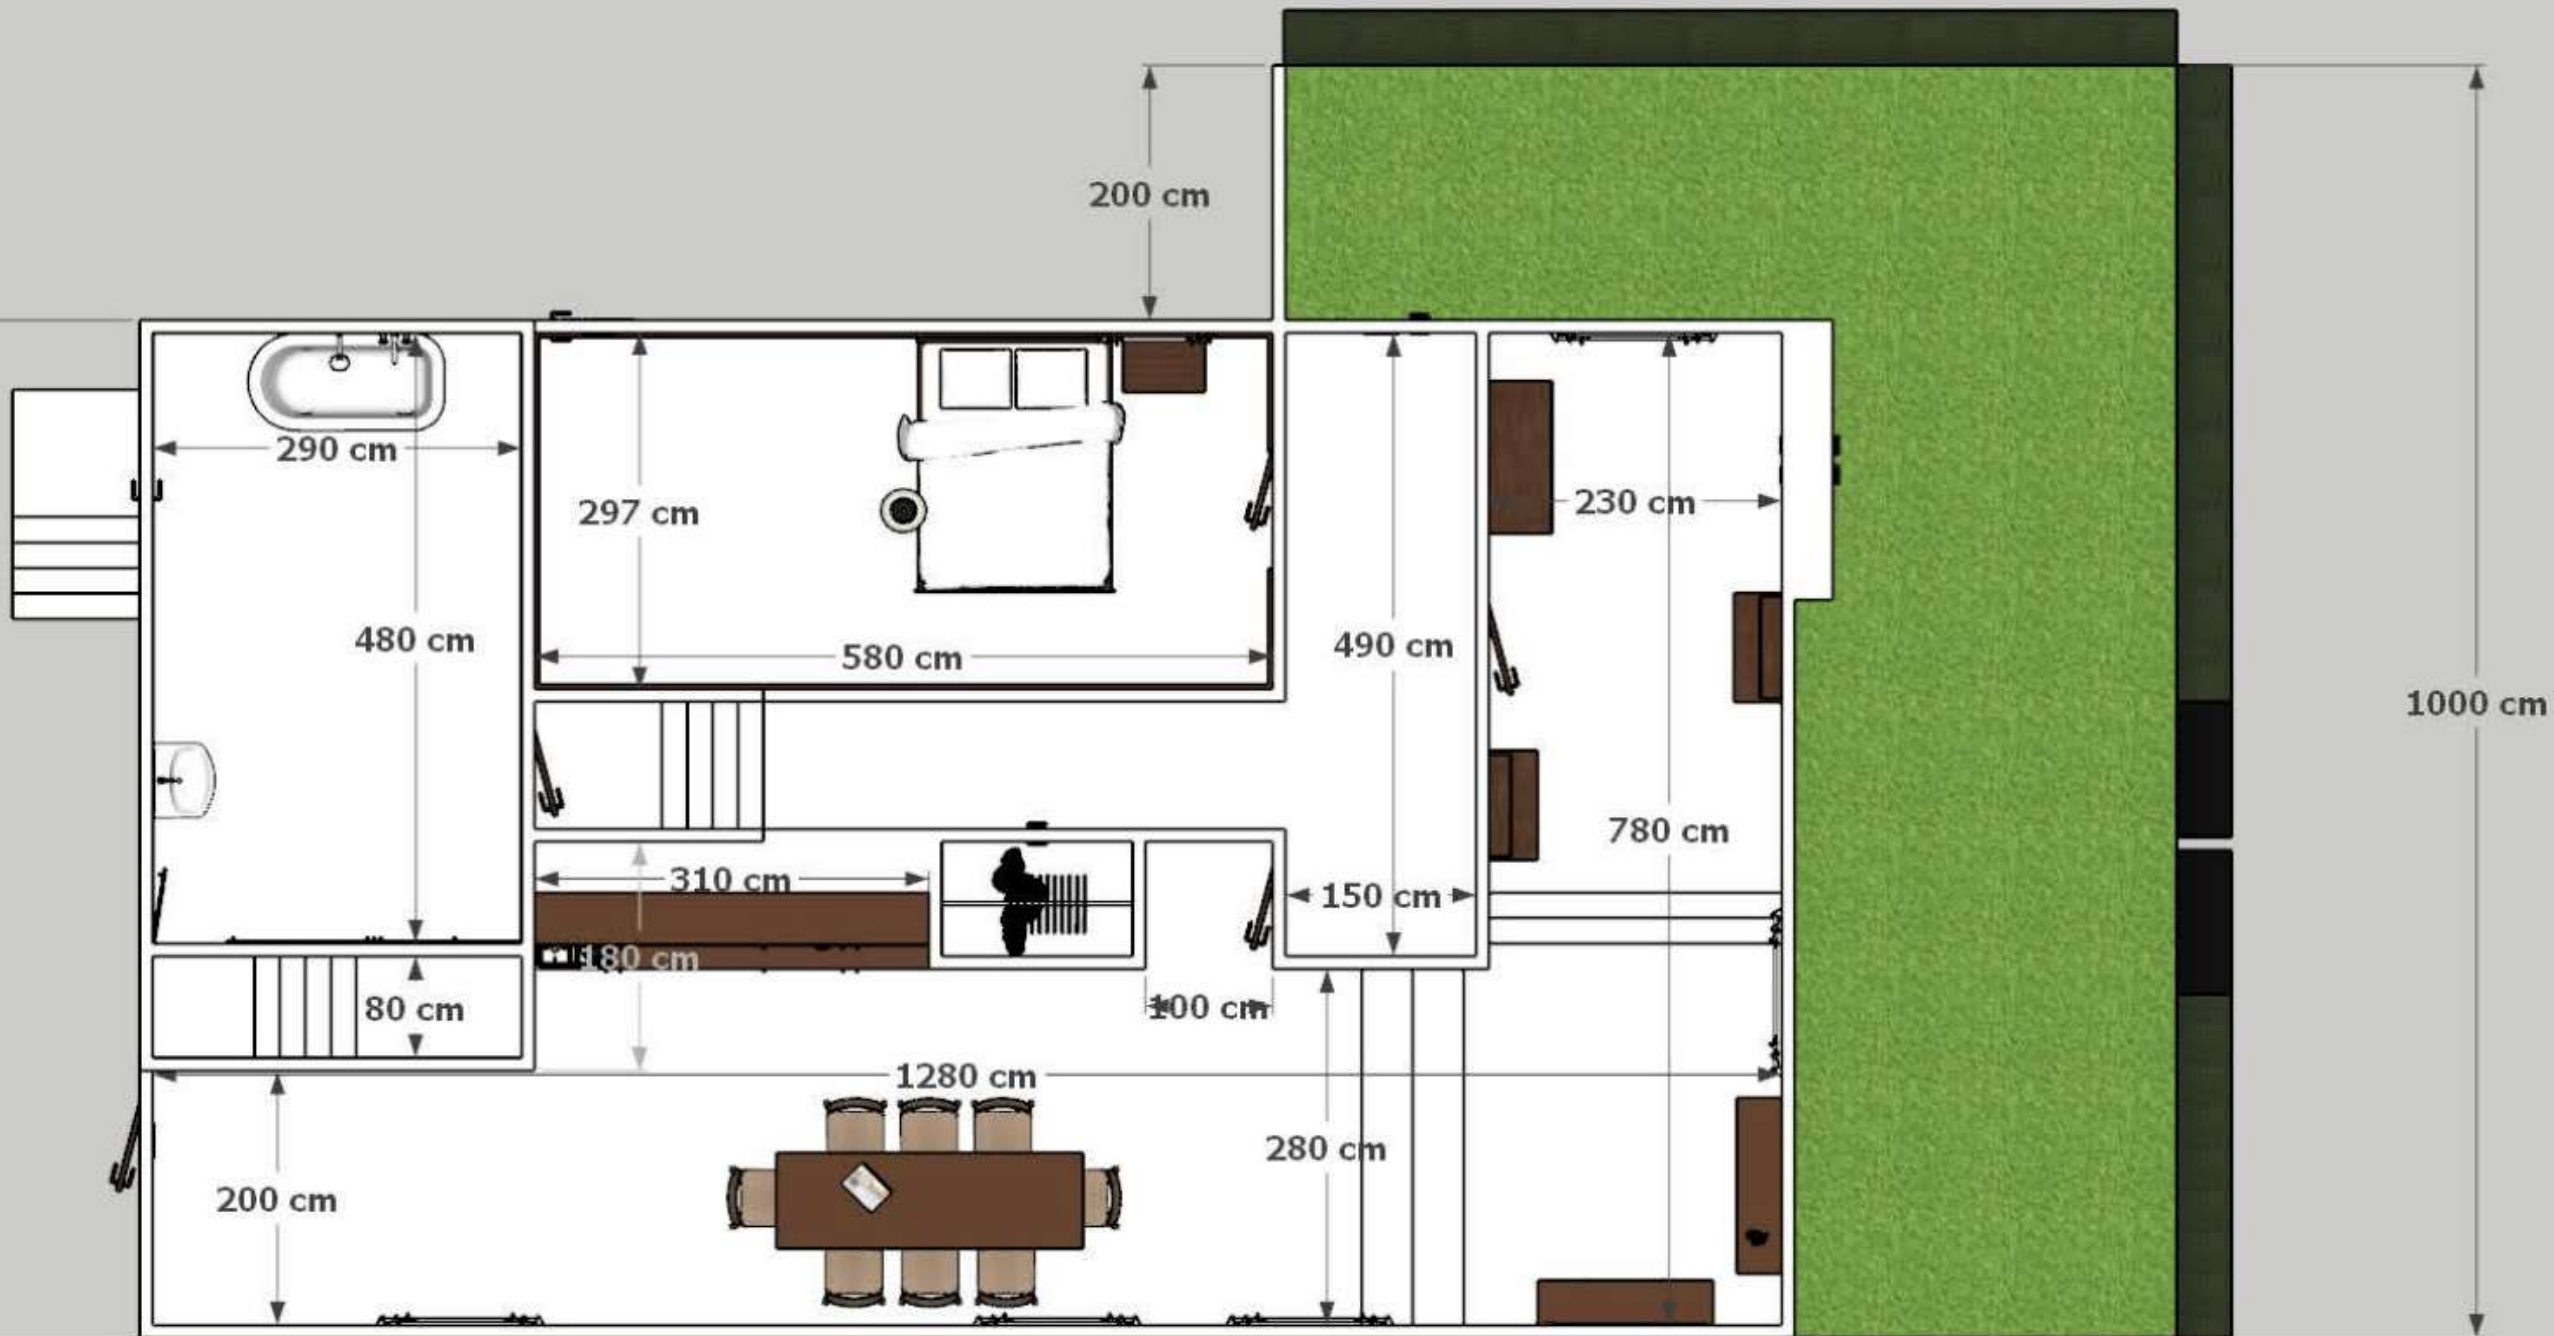

# OP KLOMPEN DOOR DE DESSA

EEN IMMERSIEVE THEATERERVARING

OVER EEN OUD-INDIËGANGER

on clogs by the dessa

Bron: Tresoar

**STUDIO  
IMMERSIEF**

**STUDIO  
IMMERSIEF**

**STUDIO**  
**IMMERSIEF**

# exstasis

Diving into Magic

UNTIL OCTOBER 16, 2022

CHURCH OF SANTA CATERINA  
D'ALESSANDRIA

[BUY TICKET NOW](#)

Partner

Main Sponsor

An immersive exhibition space where the walls and ceiling are covered in a large-scale projection of J.M.W. Turner's painting 'Rain, Steam, and Great Railway Bridge' over a reproduction of Vincent van Gogh's 'The Starry Night'. The scene is dimly lit, with the primary light source being the vibrant blue and yellow colors of the artwork. In the foreground, several people are seated in modern, dark-colored lounge chairs, their backs to the camera as they gaze at the wall. The overall atmosphere is one of quiet contemplation and artistic immersion.