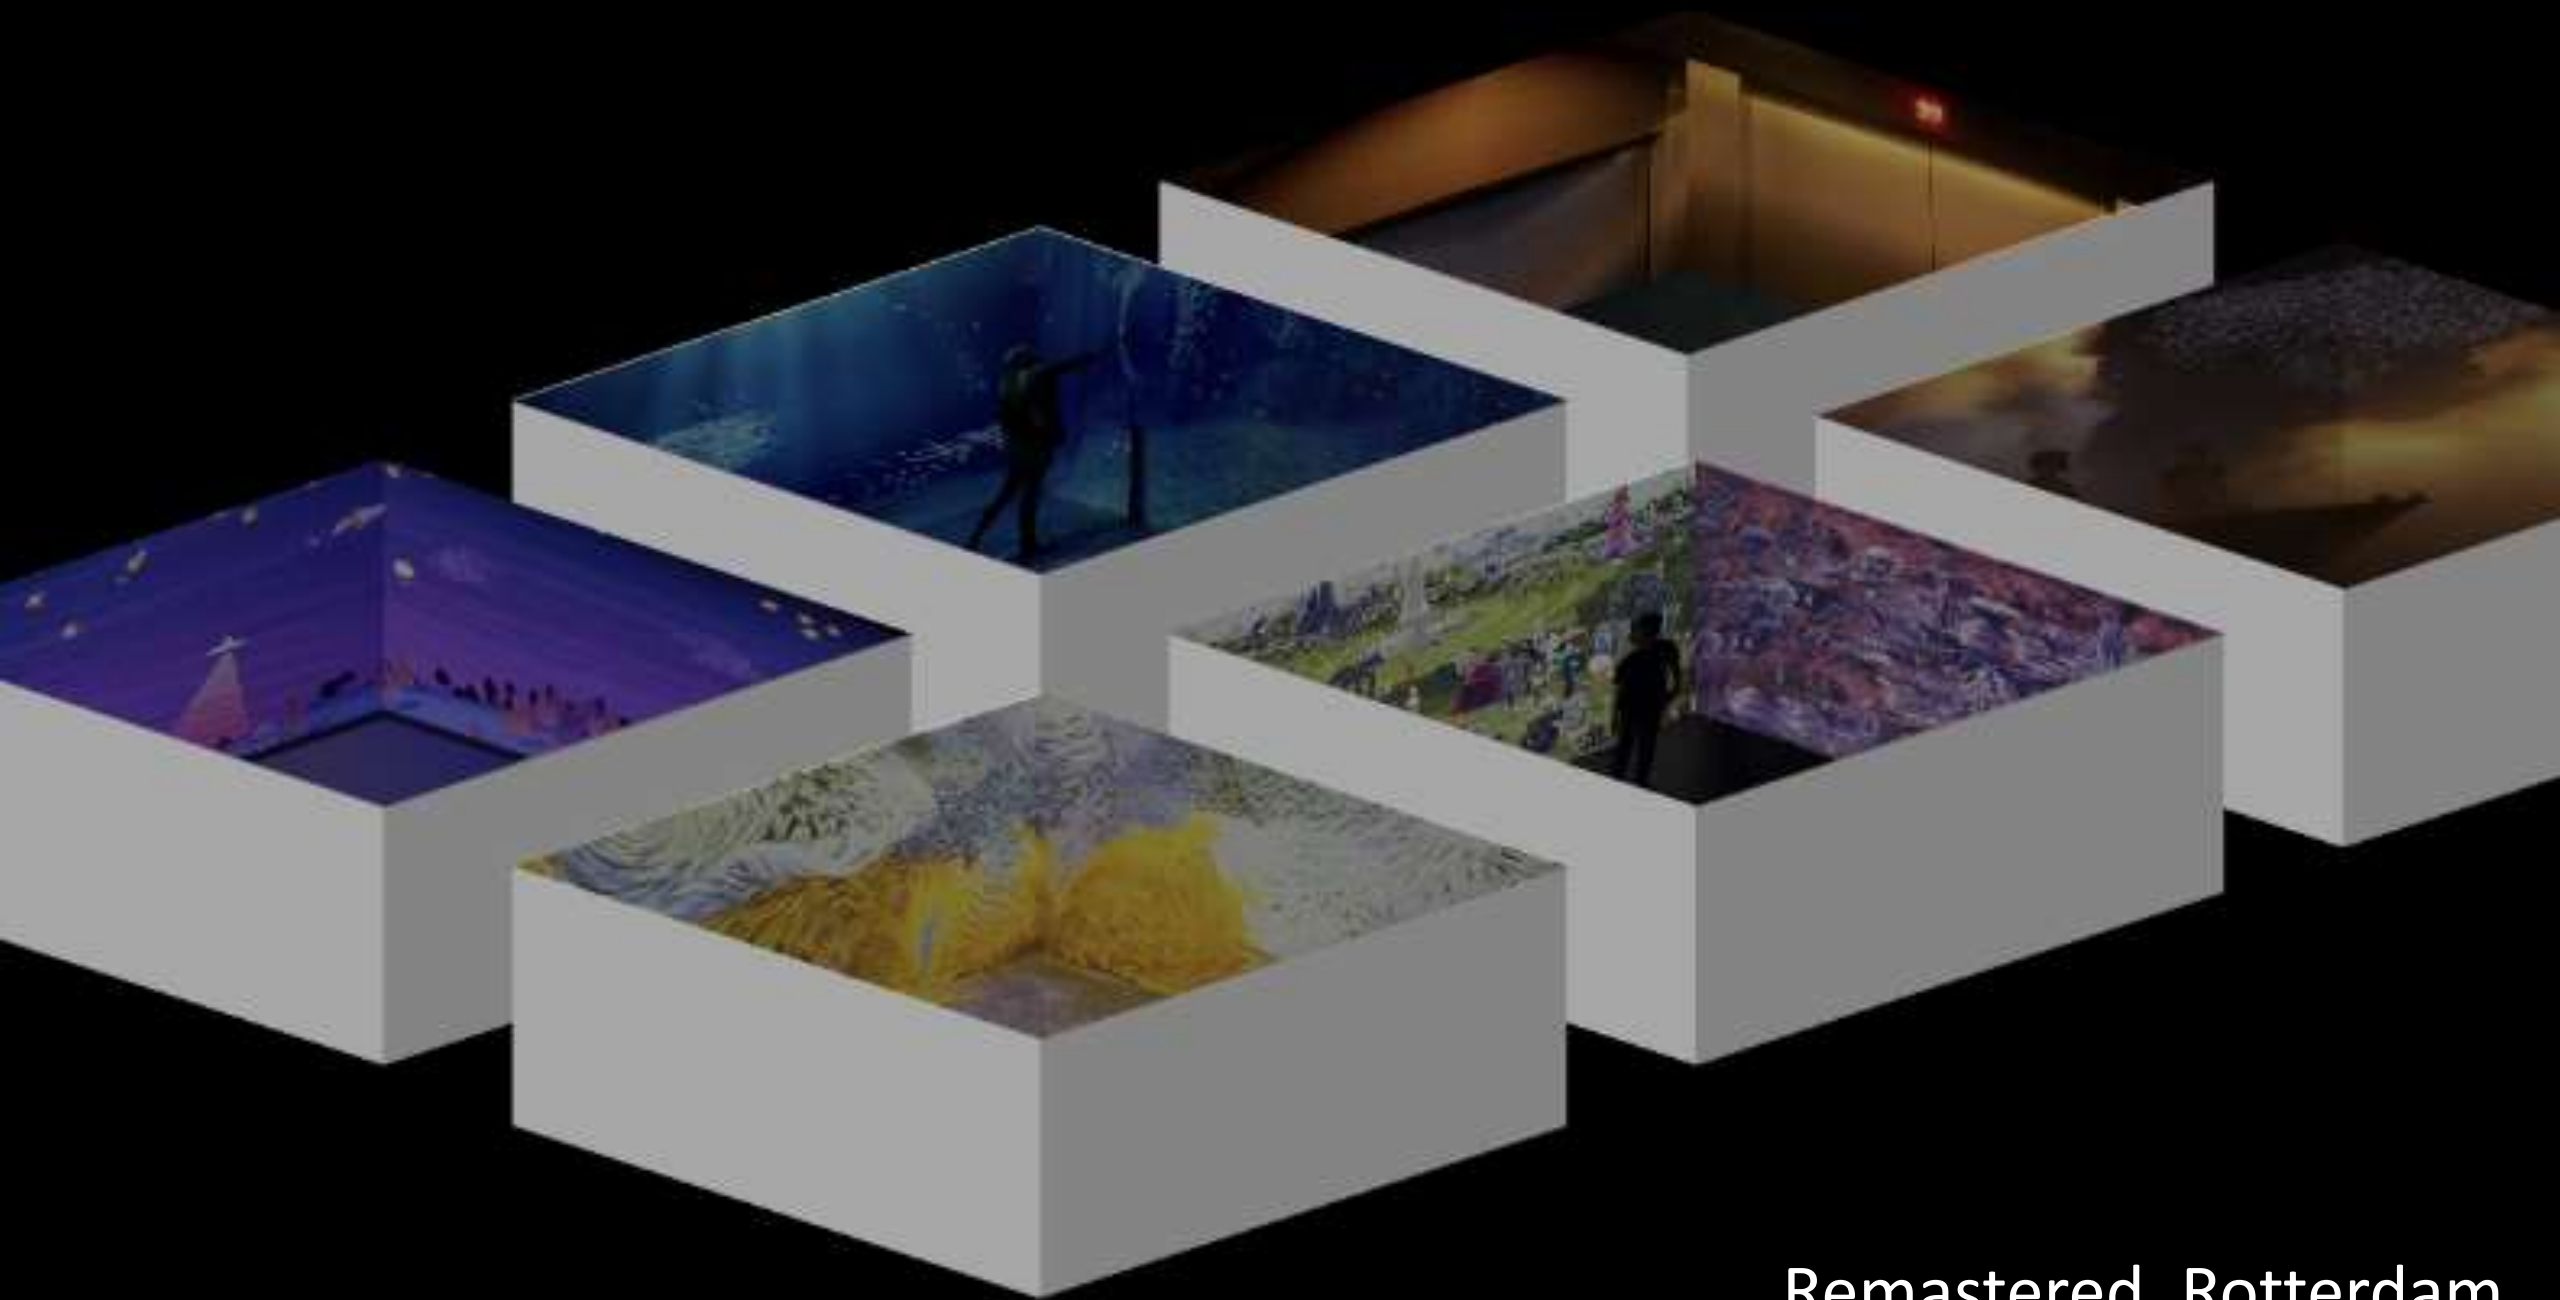

Fabrique des Lumières, Amsterdam
Jimmy Nelson

Remastered, Rotterdam