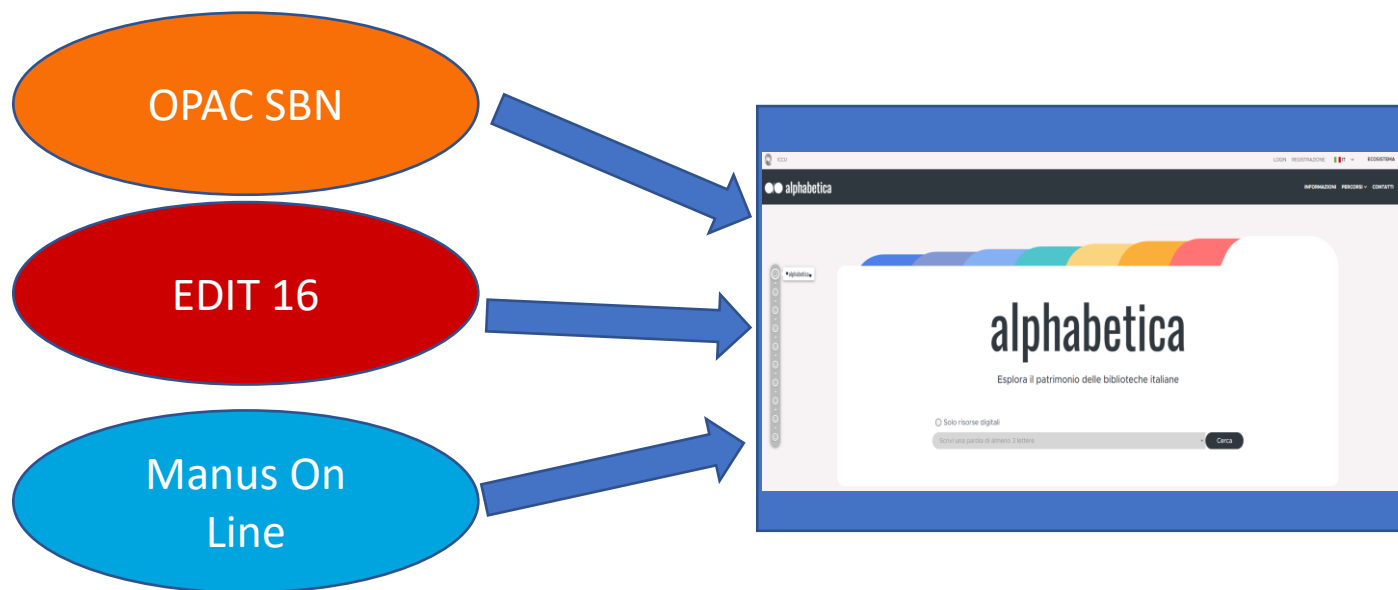

E se la ricerca diventasse unica
aggiungendo anche strumenti
per la didattica e lo studio?