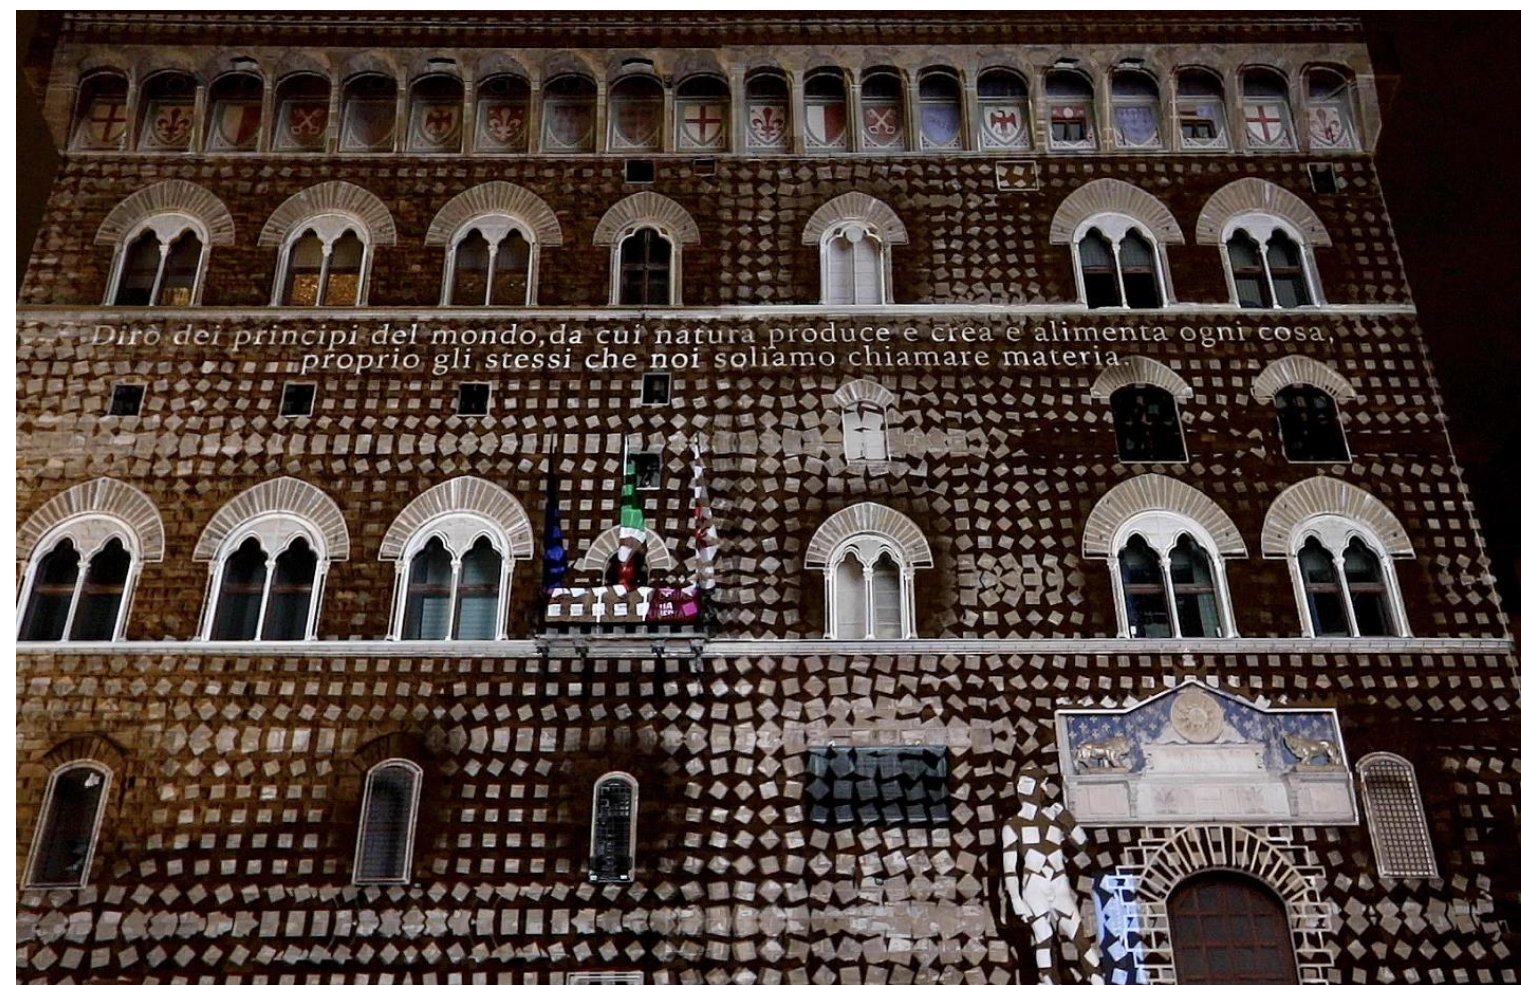

Palazzo Vecchio - Firenze GREEN LINE FESTIVAL Videomapping Projection